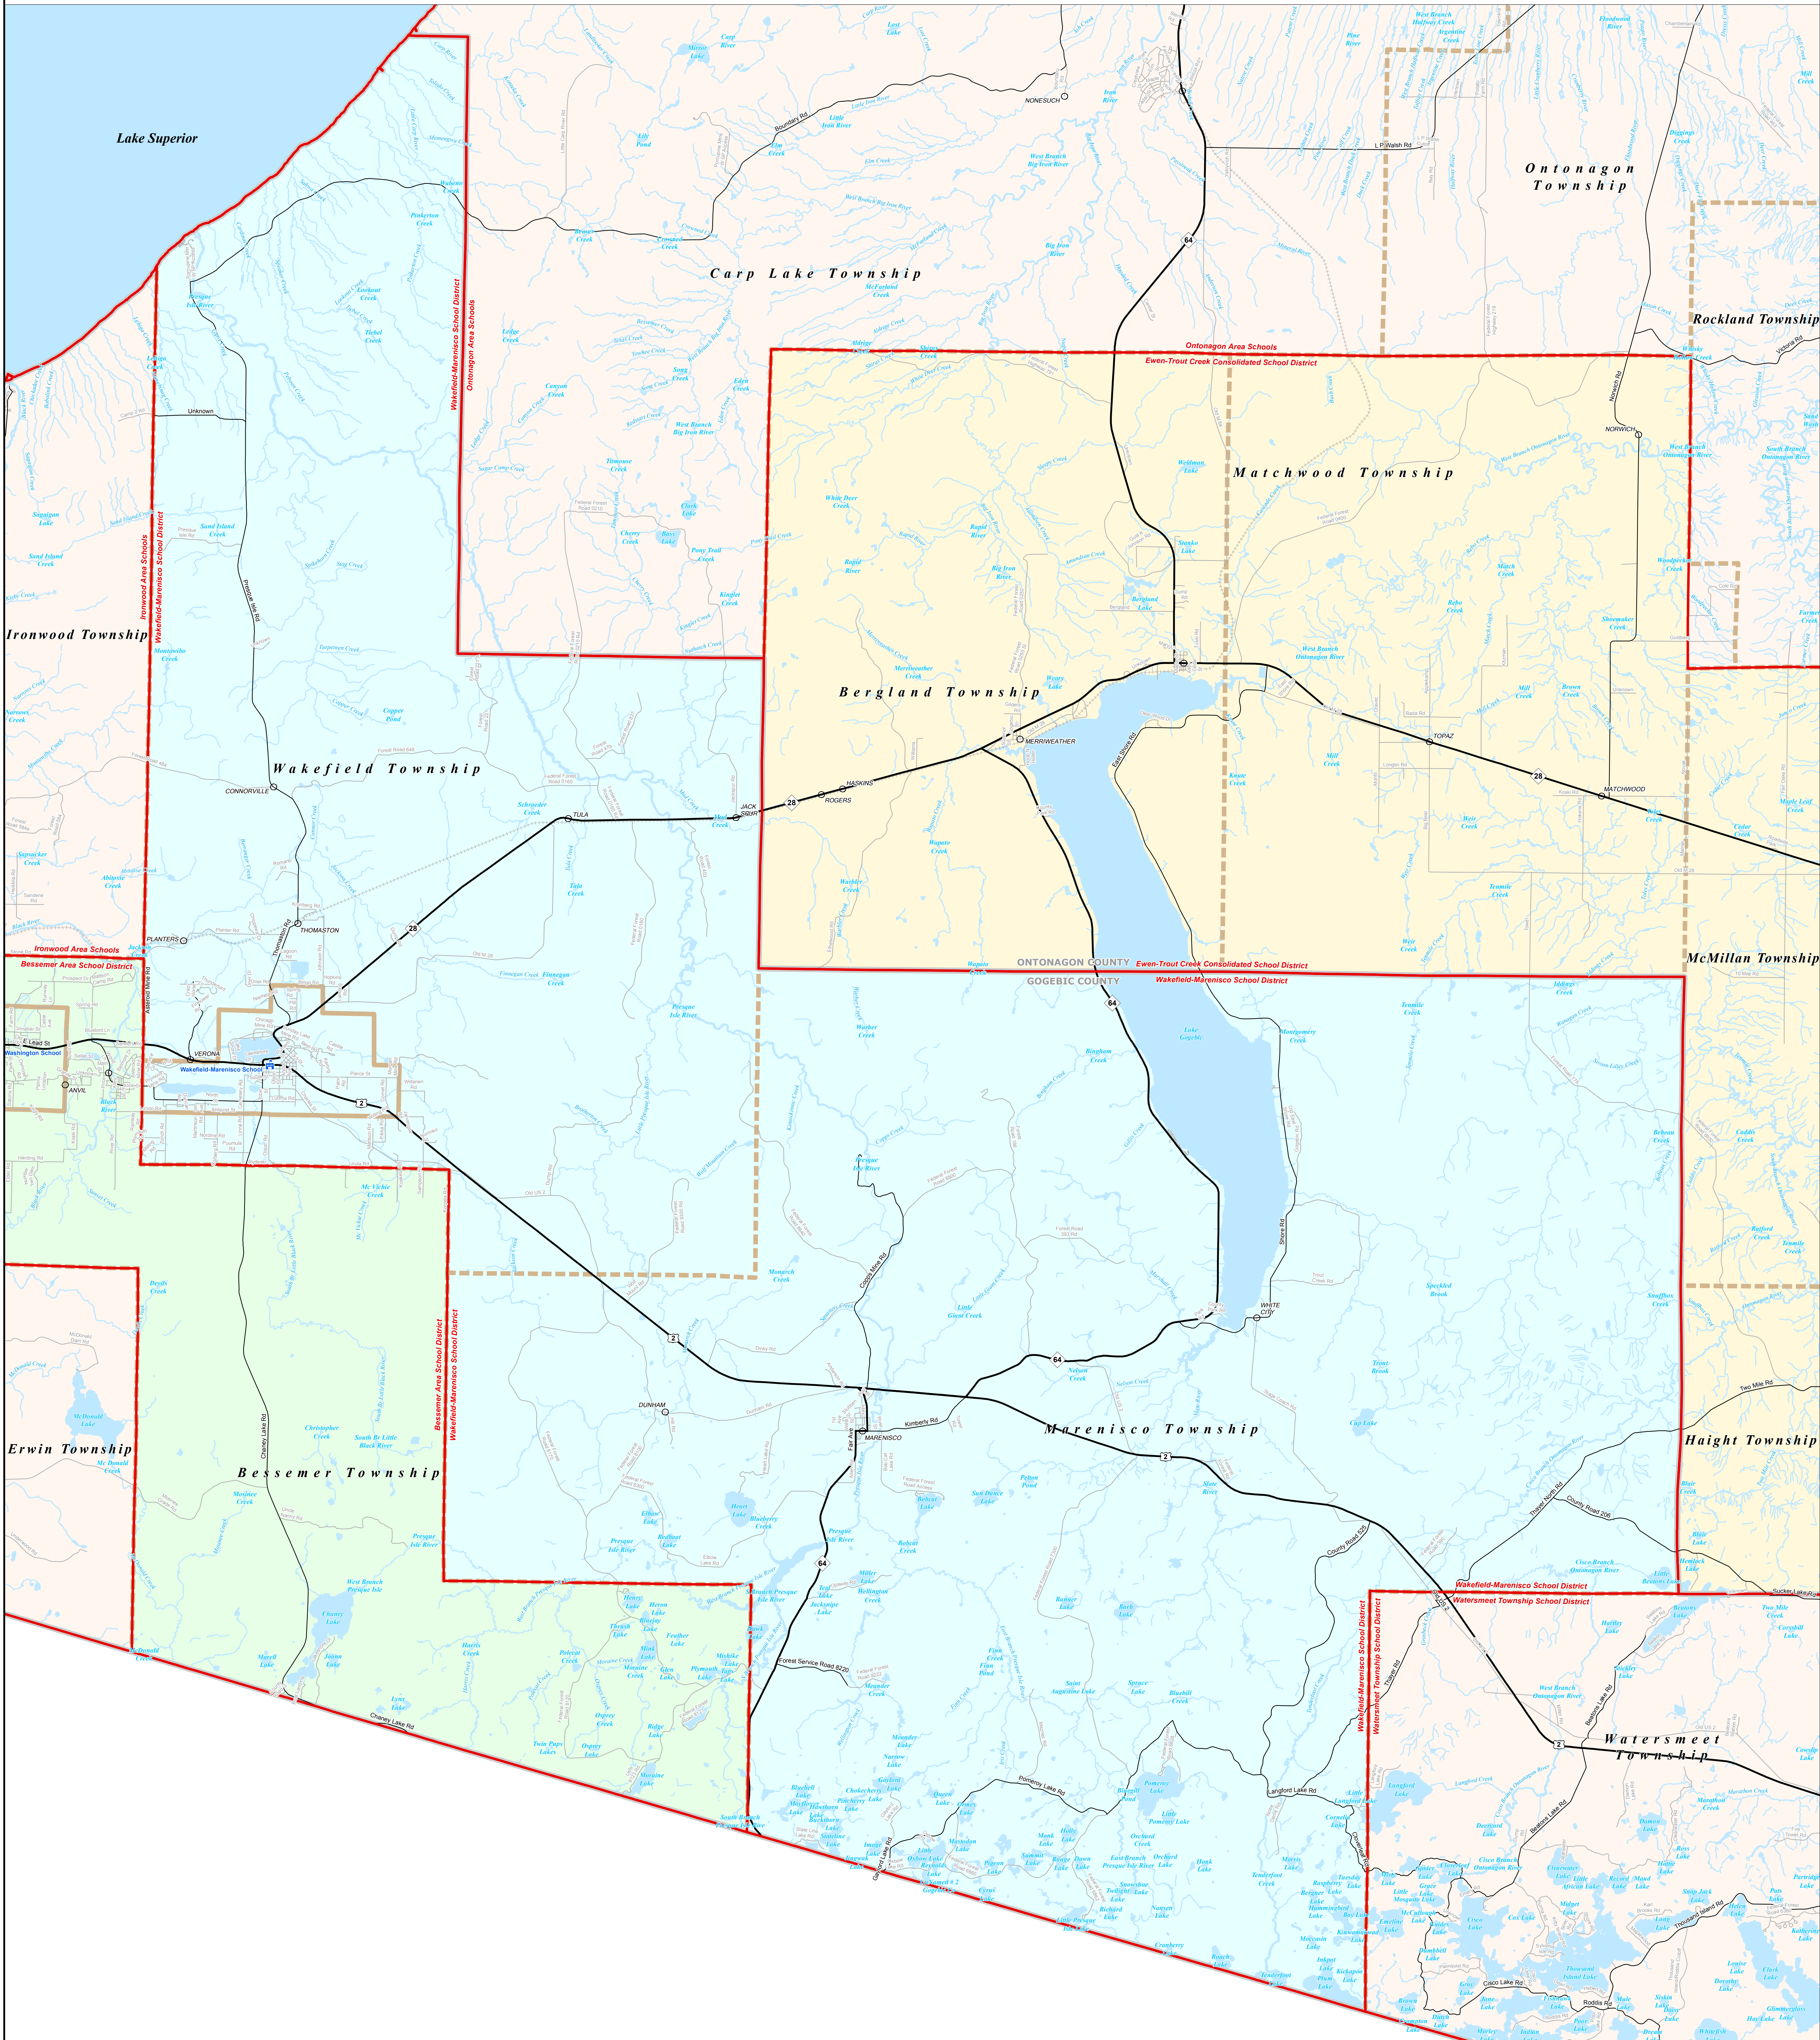

WAKEFIELD-MARENISCO SCHOOL DISTRICT

Gogebic-Ontonagon ISD

0 0.25 0.5 1 Miles

*Note: Non K-12 School Districts identified with Asterisk (*) in Name

11/14/13

Legend	
School District	Unincorporated Place
County	Railroad
City	Water Feature
Township	River, Stream, or Drain
Village	Freeway
Census Designated Place	Highway
	Primary Road
	Local Road

Source: Michigan Geographic Framework, v13a